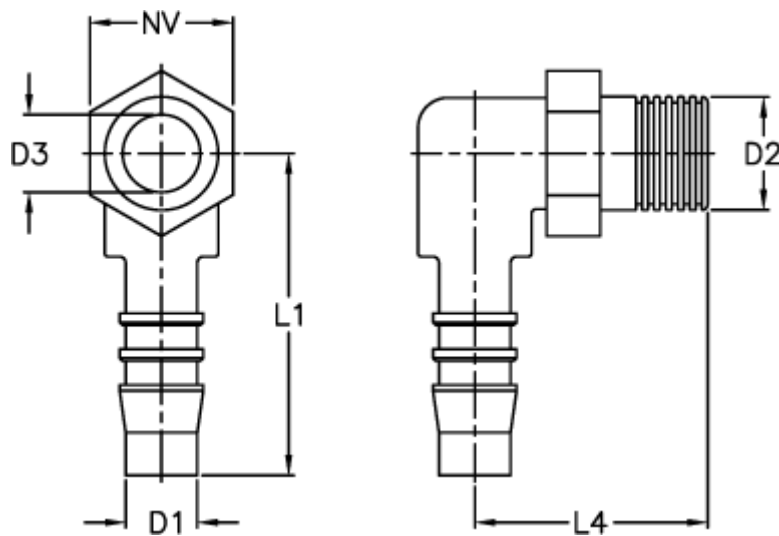

Article number: 027308917006

Description: Norma hose coupling WES 6 / 1/8 NPT

Measures

D1 = 6

D2 = 1/8 NPT

D3 = 4.0

L1 = 28.5

L4 = 23.0

NV = 10